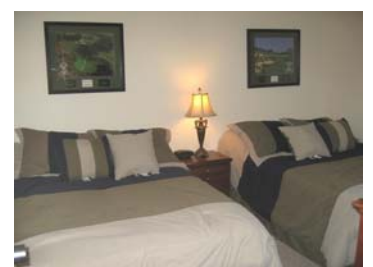

160 Linville Gardens

off Hwy 5, Pinehurst, NC 28374

160 Linville Gardens is located off Hwy 5, within one minute from the Village of Pinehurst. This lower level, two-bedroom, two bath condo sleeps four with two full beds in one bedroom and two full beds in the other bedroom.

160 Linville Gardens has a gaming table for cards and billiards, plasma TV in living room, fully equipped kitchen, linens, towels, TV in each bedroom, and double balcony.

Enjoy numerous golf courses, restaurants, shopping, and site seeing all within a 5 mile radius of the condo, to include the Village of Pinehurst which is within 1 mile.

Condo check-in is after 3:00pm and check-out is by 11:00am. The condo will be unlocked with your keys inside.

Bedroom 2