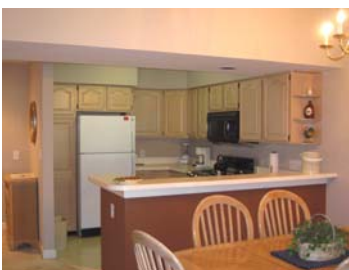

Kitchen & Dining Room